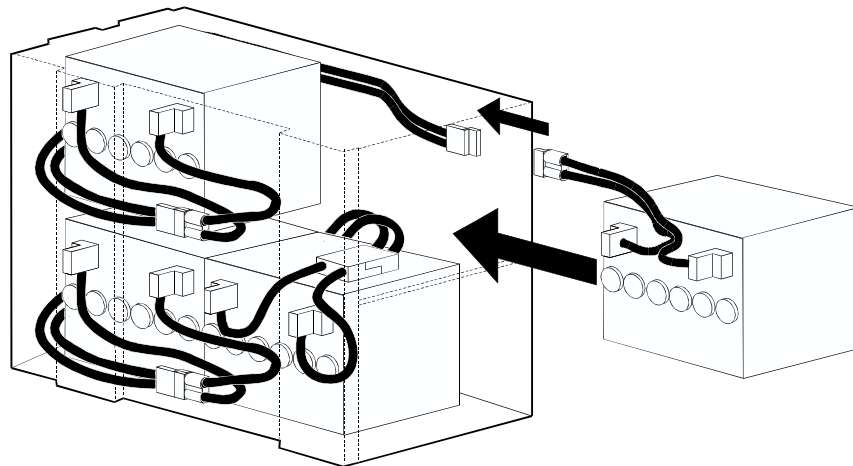

Back-UPS Office (250 - 500 VA)

Smart-UPS Rackmount (all 5.25" tall models)

MODELS 700-1400

MODELS 2200-3000

Smart-UPS Rackmount (all 8.75" tall models)

Smart-UPS Rackmount XL Battery Packs

Smart-UPS (2200 and 3000 VA)

UXBP (24, 48, 48M)

SmartCell XR

Dispose