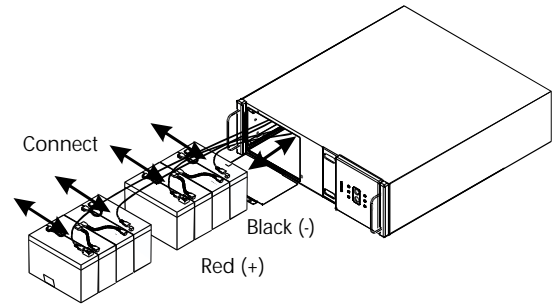

Battery Cartridge Replacement

Back-UPS or BK (200 - 500 VA) and
Back-UPS Pro, BK Pro or SU (280 - 420 VA)

Back-UPS Pro USB (350, 500, and 650 VA)

Back-UPS (1000 and 1400 VA)

Smart-UPS (450 - 1400 VA) and
Smart-UPS XLBP

Back-UPS Office (250 - 500 VA)

Smart-UPS Rackmount (all 5.25" tall models)

MODELS 700-1400

MODELS 2200-3000

Smart-UPS Rackmount (all 8.75" tall models)

Smart-UPS Rackmount XL Battery Packs

Smart-UPS (2200 and 3000 VA)