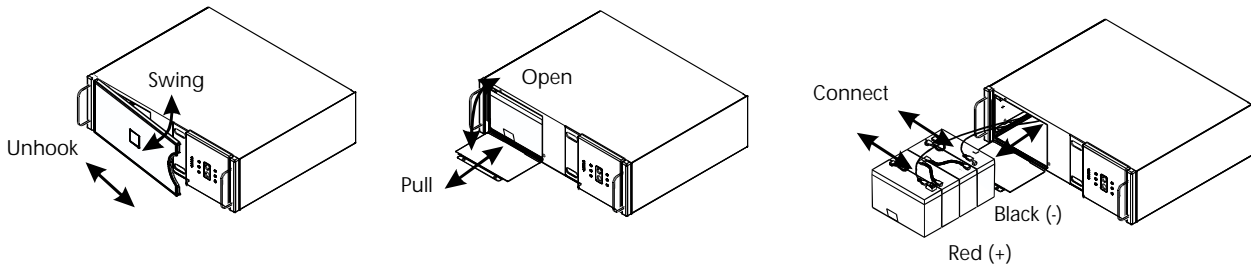

Battery Cartridge Replacement

Back-UPS or BK (200 - 500 VA) and
Back-UPS Pro, BK Pro or SU (280 - 420 VA)

Back-UPS Pro USB (350, 500, and 650 VA)

Back-UPS (1000 and 1400 VA)

Smart-UPS (450 - 1400 VA) and
Smart-UPS XLBP

Back-UPS Office (250 - 500 VA)

Smart-UPS Rackmount (all 5.25" tall models)

MODELS 700-1400

MODELS 2200-3000

Smart-UPS Rackmount (all 8.75" tall models)

Smart-UPS Rackmount XL Battery Packs

Smart-UPS (2200 and 3000 VA)