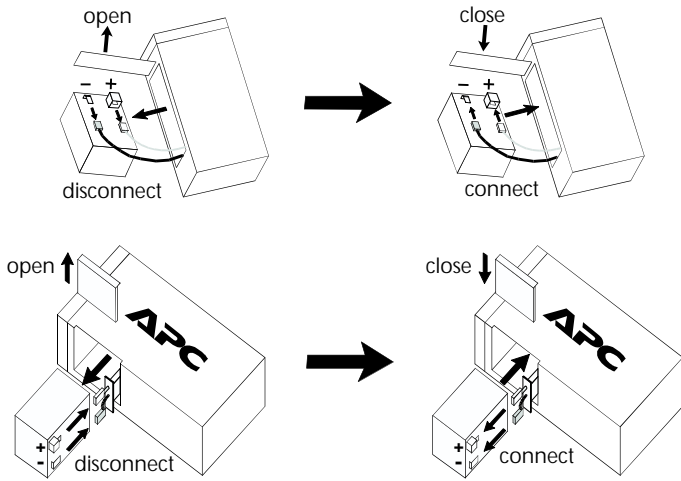

Battery Cartridge Replacement

Back-UPS or BK (200 - 500 VA) and
Back-UPS Pro, BK Pro or SU (280 - 420 VA)

Back-UPS Pro USB (350, 500, and 650 VA)

Back-UPS (1000 and 1400 VA)

Smart-UPS (450 - 1400 VA) and
Smart-UPS XLBP

Back-UPS Office (250 - 500 VA)

Smart-UPS Rackmount (all 5.25" tall models)

MODELS 700-1400

MODELS 2200-3000

Smart-UPS Rackmount (all 8.75" tall models)

Smart-UPS Rackmount XL Battery Packs

Smart-UPS (2200 and 3000 VA)