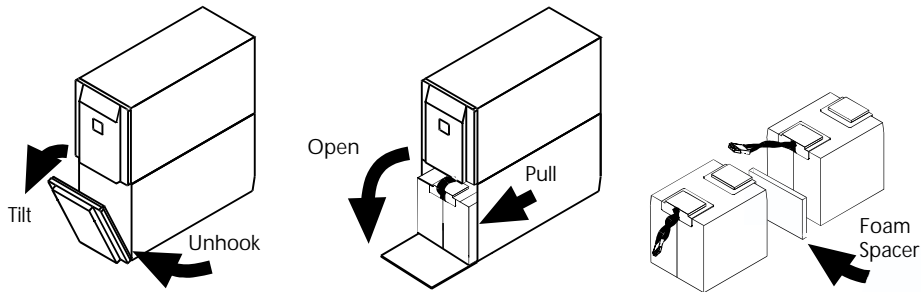

Back-UPS Office (250 - 500 VA)

Smart-UPS Rackmount (all 5.25" tall models)

MODELS 700-1400

MODELS 2200-3000

Smart-UPS Rackmount (all 8.75" tall models)

Smart-UPS Rackmount XL Battery Packs

Smart-UPS (2200 and 3000 VA)