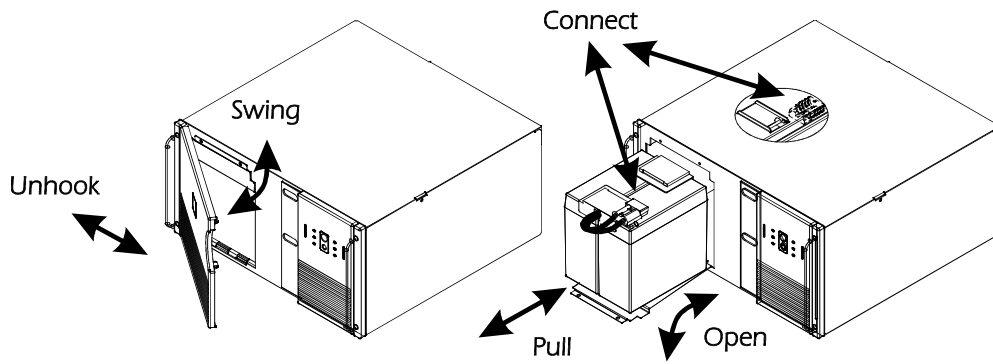

Back-UPS Office (250 - 500 VA)

Smart-UPS Rackmount (all 5.25" tall models)

MODELS 700-1400

MODELS 2200-3000

Smart-UPS Rackmount (all 8.75" tall models)

Smart-UPS Rackmount XL Battery Packs

Smart-UPS (2200 and 3000 VA)