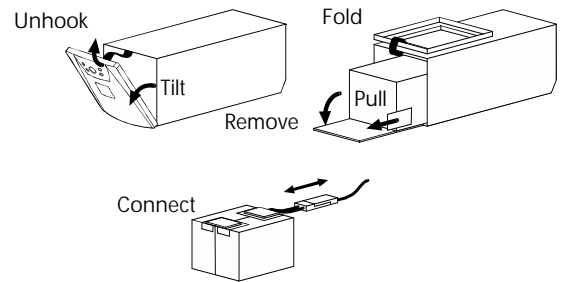

Battery Cartridge Replacement

Back-UPS or BK (200 - 500 VA) and
Back-UPS Pro, BK Pro or SU (280 - 420 VA)

Back-UPS Pro USB (350, 500, and 650 VA)

Back-UPS (1000 and 1400 VA)

Smart-UPS (450 - 1400 VA) and
Smart-UPS XLBP

Back-UPS Office (250 - 500 VA)

Smart-UPS Rackmount (all 5.25" tall models)

MODELS 700-1400

MODELS 2200-3000

Smart-UPS Rackmount (all 8.75" tall models)

Smart-UPS Rackmount XL Battery Packs

Smart-UPS (2200 and 3000 VA)