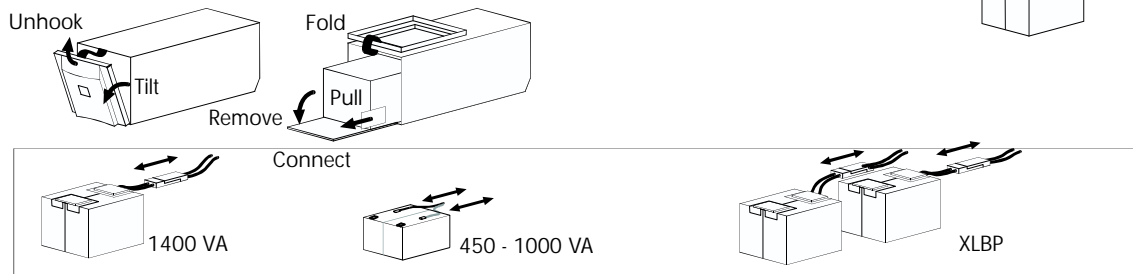

Battery Cartridge Replacement

Back-UPS or BK (200 - 500 VA) and
Back-UPS Pro, BK Pro or SU (280 - 420 VA)

Back-UPS Pro USB (350, 500, and 650 VA)

Back-UPS (1000 and 1400 VA)

Smart-UPS (450 - 1400 VA) and
Smart-UPS XLBP

Back-UPS Office (250 - 500 VA)

Smart-UPS Rackmount (all 5.25" tall models)

MODELS 700-1400

MODELS 2200-3000

Smart-UPS Rackmount (all 8.75" tall models)

Smart-UPS Rackmount XL Battery Packs

Smart-UPS (2200 and 3000 VA)