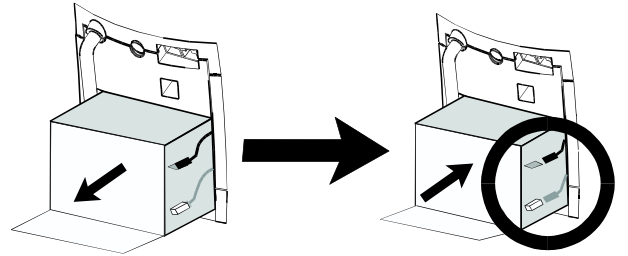

Battery Cartridge Replacement

Back-UPS or BK (200 - 500 VA) and
Back-UPS Pro, BK Pro or SU (280 - 420 VA)

Back-UPS Pro USB (350, 500, and 650 VA)

Back-UPS (1000 and 1400 VA)

Smart-UPS (450 - 1400 VA) and
Smart-UPS XLBP

Back-UPS Office (250 - 500 VA)

Smart-UPS Rackmount (all 5.25" tall models)

MODELS 700-1400

MODELS 2200-3000

Smart-UPS Rackmount (all 8.75" tall models)

Smart-UPS Rackmount XL Battery Packs

Smart-UPS (2200 and 3000 VA)