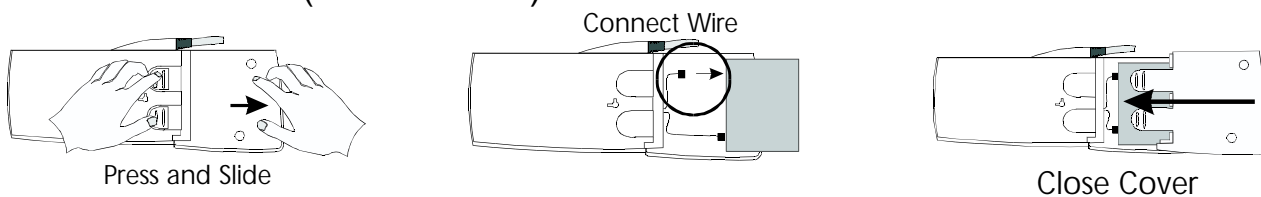

Battery Cartridge Replacement

Back-UPS or BK (200 - 500 VA) and
Back-UPS Pro, BK Pro or SU (280 - 420 VA)

Back-UPS Pro USB (350, 500, and 650 VA)

Back-UPS (1000 and 1400 VA)

Smart-UPS (450 - 1400 VA) and
Smart-UPS XLBP

Back-UPS Office (250 - 500 VA)

Smart-UPS Rackmount (all 5.25" tall models)

MODELS 700-1400

MODELS 2200-3000

Smart-UPS Rackmount (all 8.75" tall models)

Smart-UPS Rackmount XL Battery Packs

Smart-UPS (2200 and 3000 VA)