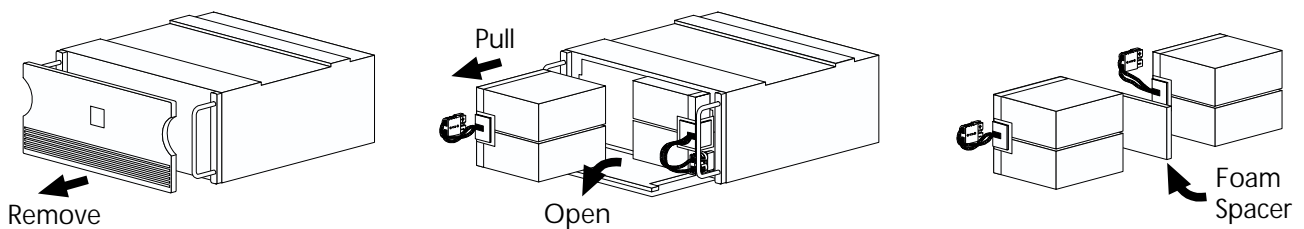

Back-UPS Office (250 - 500 VA)

Smart-UPS Rackmount (all 5.25" tall models)

MODELS 700-1400

MODELS 2200-3000

Smart-UPS Rackmount (all 8.75" tall models)

Smart-UPS Rackmount XL Battery Packs

Smart-UPS (2200 and 3000 VA)