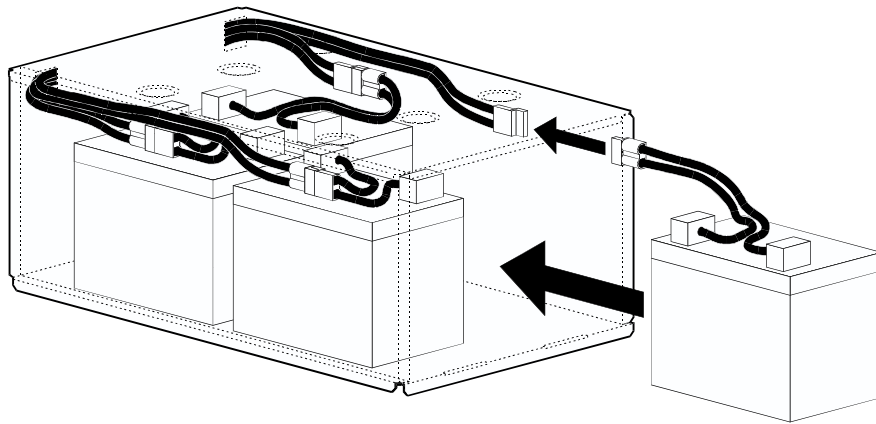

Back-UPS Office (250 - 500 VA)

Smart-UPS Rackmount (all 5.25" tall models)

MODELS 700-1400

MODELS 2200-3000

Smart-UPS Rackmount (all 8.75" tall models)

Smart-UPS Rackmount XL Battery Packs

Smart-UPS (2200 and 3000 VA)

UXBP (24, 48, 48M)

SmartCell XR

Dispose