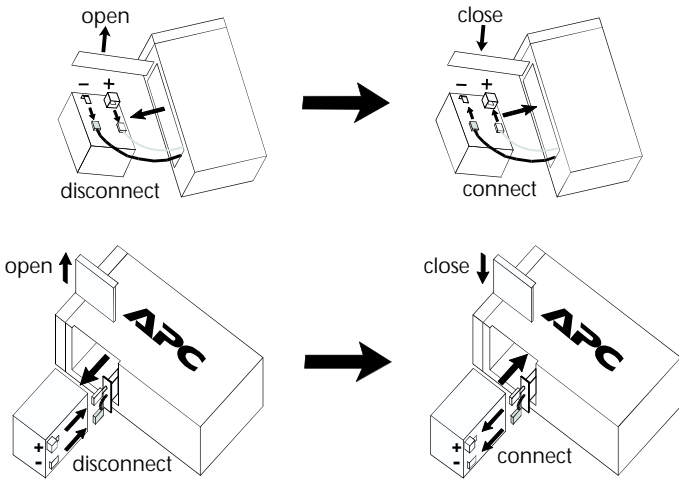

# Battery Cartridge Replacement

Back-UPS or BK (200 - 500 VA) and  
Back-UPS Pro, BK Pro or SU (280 - 420 VA)

Back-UPS Pro USB (350, 500, and 650 VA)

Back-UPS (1000 and 1400 VA)

Smart-UPS (450 - 1400 VA) and  
Smart-UPS XLBP