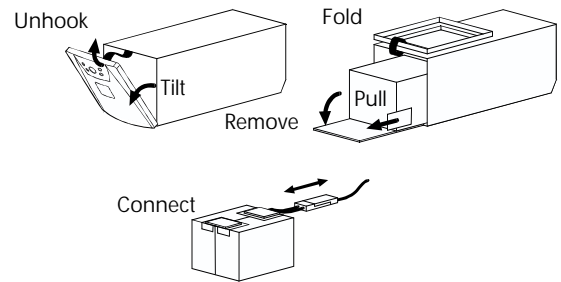

# Battery Cartridge Replacement

Back-UPS or BK (200 - 500 VA) and  
Back-UPS Pro, BK Pro or SU (280 - 420 VA)

Back-UPS Pro USB (350, 500, and 650 VA)

Back-UPS (1000 and 1400 VA)

Smart-UPS (450 - 1400 VA) and  
Smart-UPS XLBP