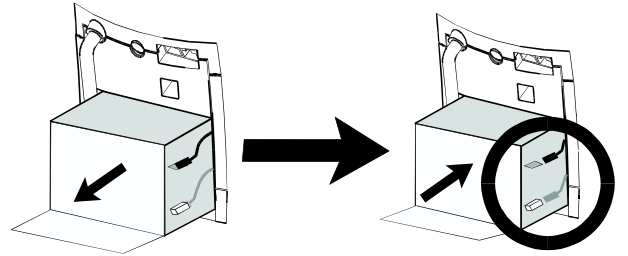

# Battery Cartridge Replacement

Back-UPS or BK (200 - 500 VA) and  
Back-UPS Pro, BK Pro or SU (280 - 420 VA)

Back-UPS Pro USB (350, 500, and 650 VA)

Back-UPS (1000 and 1400 VA)

Smart-UPS (450 - 1400 VA) and  
Smart-UPS XLBP