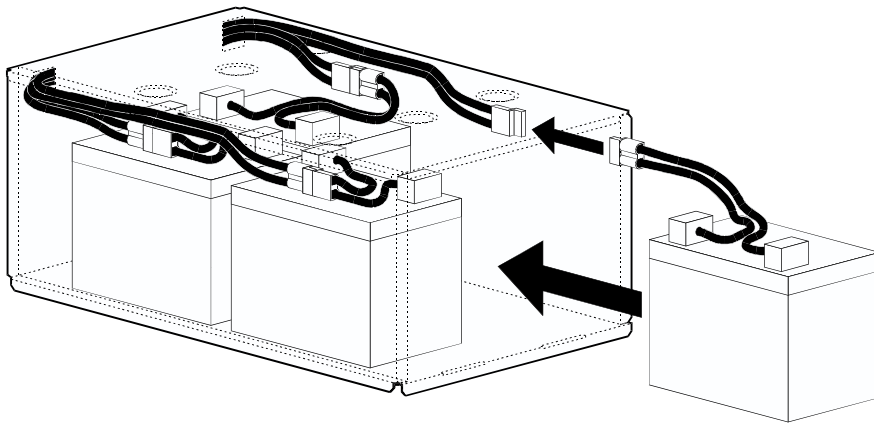

UXBP (24, 48, 48M)