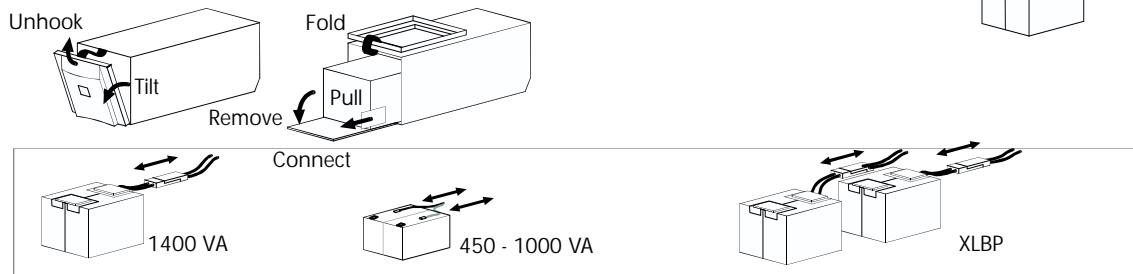

# Battery Cartridge Replacement

Back-UPS or BK (200 - 500 VA) and  
Back-UPS Pro, BK Pro or SU (280 - 420 VA)

Back-UPS Pro USB (350, 500, and 650 VA)

Back-UPS (1000 and 1400 VA)

Smart-UPS (450 - 1400 VA) and  
Smart-UPS XLBP