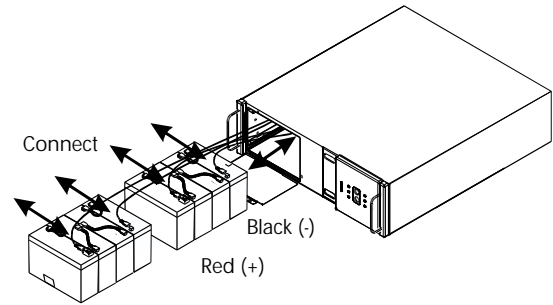

MODELS 2200-3000