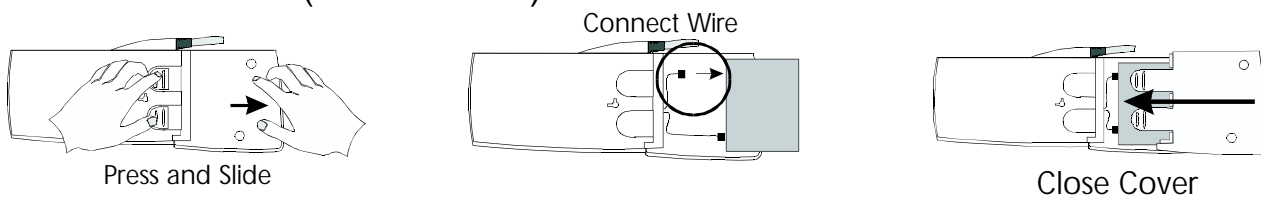

Back-UPS Office (250 - 500 VA)