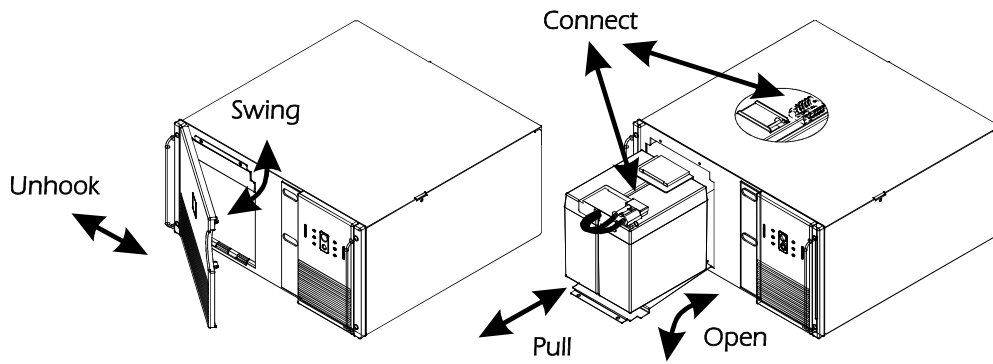

## Smart-UPS Rackmount (all 5.25" tall models)

MODELS 700-1400

MODELS 2200-3000

## Smart-UPS Rackmount (all 8.75" tall models)