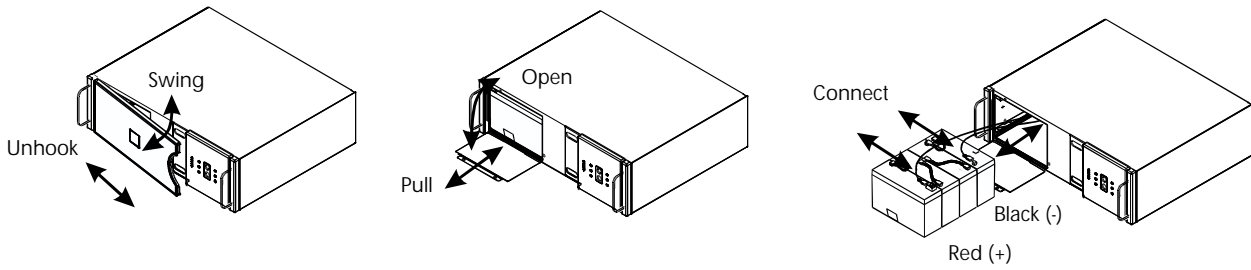

# Battery Cartridge Replacement

Back-UPS or BK (200 - 500 VA) and  
Back-UPS Pro, BK Pro or SU (280 - 420 VA)

Back-UPS Pro USB (350, 500, and 650 VA)

Back-UPS (1000 and 1400 VA)

Smart-UPS (450 - 1400 VA) and  
Smart-UPS XLBP

## Smart-UPS Rackmount (all 5.25" tall models)

MODELS 700-1400

MODELS 2200-3000

## Smart-UPS Rackmount (all 8.75" tall models)